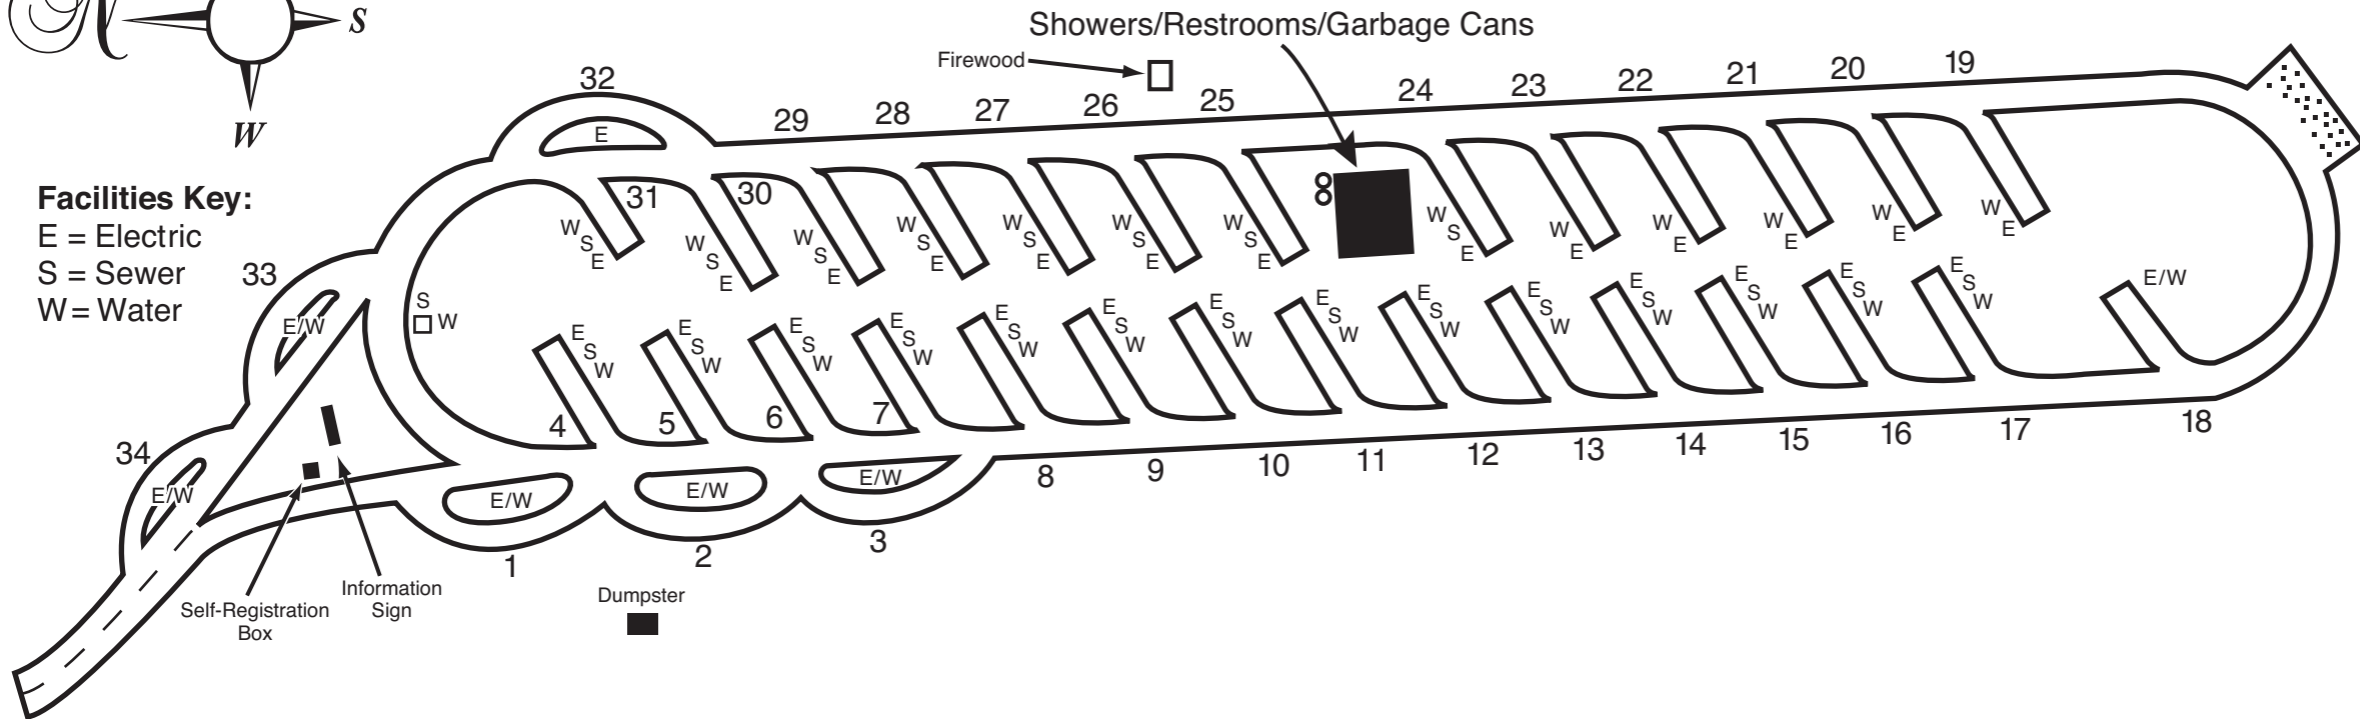

Facilities Key:

E = Electric
S = Sewer
W = Water

Tent Camping Area